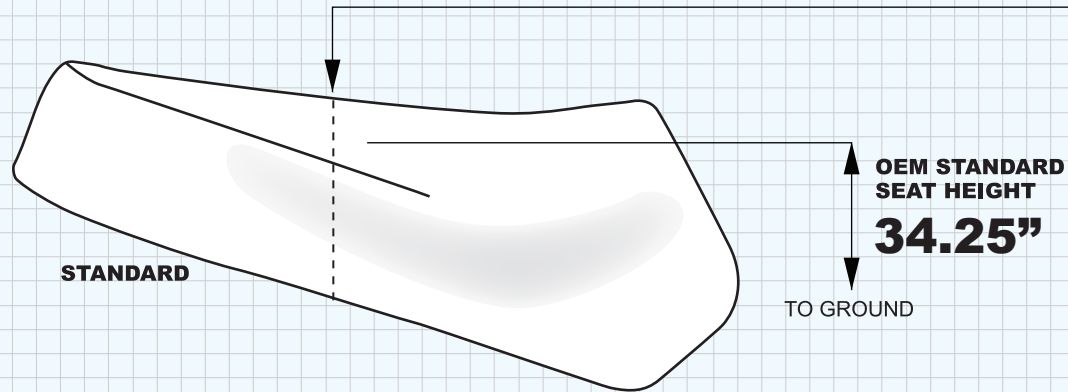

YAMAHA SUPER TENERE (2012+) FOAM COMPARISON CHART

SARGENT®

YAMAHA SUPER TENERE (2012+) OEM SEAT

YAMAHA SUPER TENERE (2012+) SARGENT SEAT

Zone Suspension Technology

SEAT HEIGHT TO GROUND

| | |
|----------------------|----------------------|
| OEM STOCK HEIGHT | SARGENT HEIGHT |
| STANDARD..... 34.25" | STANDARD..... 33.87" |

NOTE: Actual seat to ground reach dimensions may vary depending on rider weight, anatomy and motorcycle suspension settings.

PRESSURE CHART