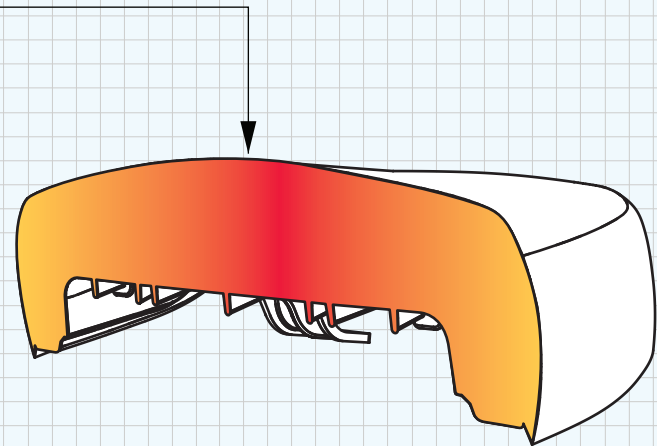

YAMAHA SUPER TENERE (2012+) FOAM COMPARISON CHART

SARGENT®

YAMAHA SUPER TENERE (2012+) OEM SEAT

YAMAHA SUPER TENERE (2012+) SARGENT SEAT

Zone Suspension Technology

SEAT HEIGHT TO GROUND

| | |
|----------------------|----------------------|
| OEM STOCK HEIGHT | SARGENT HEIGHT |
| STANDARD..... 34.25" | STANDARD..... 33.87" |

NOTE: Actual seat to ground reach dimensions may vary depending on rider weight, anatomy and motorcycle suspension settings.

PRESSURE CHART