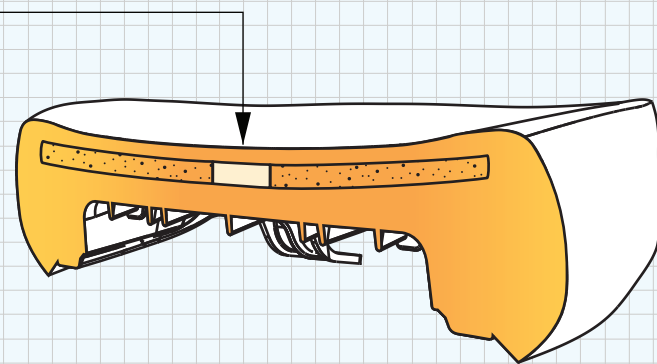

YAMAHA SUPER TENERE (2012+) FOAM COMPARISON CHART

SARGENT®

YAMAHA SUPER TENERE (2012+) OEM SEAT

YAMAHA SUPER TENERE (2012+) SARGENT SEAT

Zone Suspension Technology

SEAT HEIGHT TO GROUND

| | |
|----------------------|----------------------|
| OEM STOCK HEIGHT | SARGENT HEIGHT |
| STANDARD..... 34.25" | STANDARD..... 33.87" |

NOTE: Actual seat to ground reach dimensions may vary depending on rider weight, anatomy and motorcycle suspension settings.

PRESSURE CHART