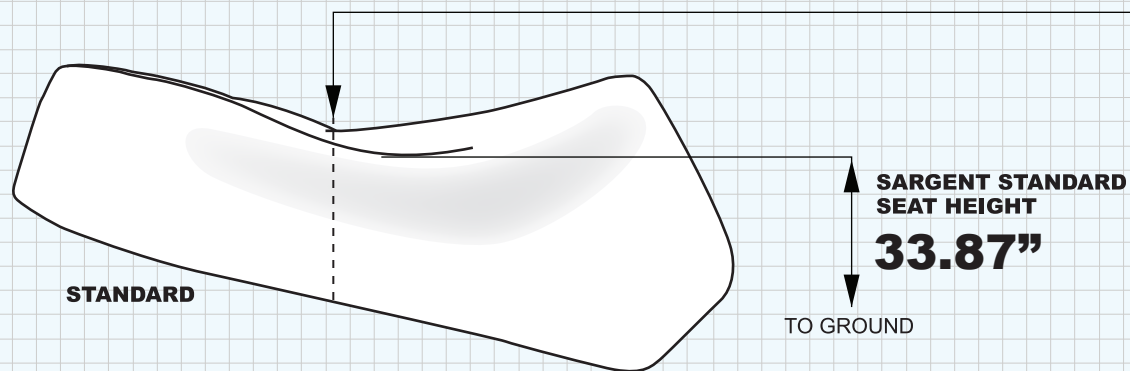

YAMAHA SUPER TENERE (2012+) FOAM COMPARISON CHART

SARGENT®

YAMAHA SUPER TENERE (2012+) OEM SEAT

YAMAHA SUPER TENERE (2012+) SARGENT SEAT

Zone Suspension Technology

SEAT HEIGHT TO GROUND

| | |
|----------------------|----------------------|
| OEM STOCK HEIGHT | SARGENT HEIGHT |
| STANDARD..... 34.25" | STANDARD..... 33.87" |

NOTE: Actual seat to ground reach dimensions may vary depending on rider weight, anatomy and motorcycle suspension settings.

PRESSURE CHART