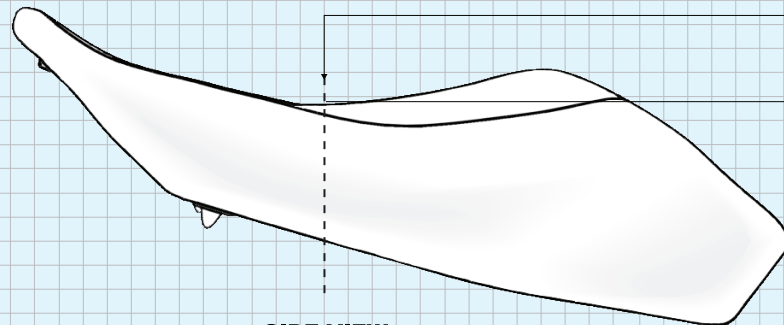

## KAWASAKI Z1000 & NINJA 1000 STOCK SEAT

SIDE VIEW

**SEAT HEIGHT**

- A. Z1000 ..... 32.1"
- B. NINJA 1000 ..... 32.3"

TO GROUND

CROSS SECTION

## SARGENT WORLD SPORT SEAT FOR KAWASAKI Z1000 & NINJA 1000

SIDE VIEW

**SEAT HEIGHT**

- C. Z1000 ..... 32.5"
- D. NINJA 1000 ..... 32.7"

TO GROUND

CROSS SECTION

NOTE: Actual seat to ground reach dimensions may vary depending on rider weight, anatomy and motorcycle suspension settings.

**SEAT HEIGHT TO GROUND**

**STOCK HEIGHT**

- A. Z1000 ..... 32.1"
- B. NINJA 1000 ..... 32.3"

**SARGENT HEIGHT**

- C. Z1000 ..... 32.5"
- D. NINJA 1000 ..... 32.7"

**PRESSURE CHART**