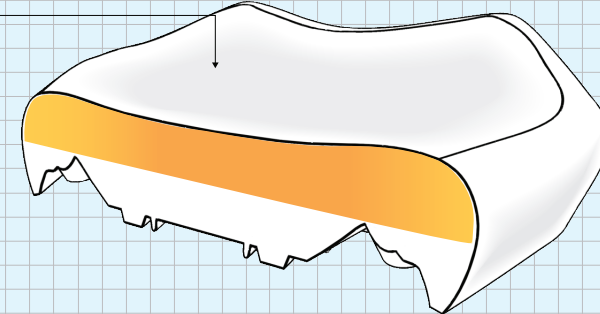

## KAWASAKI Z1000 & NINJA 1000 STOCK SEAT

SIDE VIEW

**SEAT HEIGHT**

- A. Z1000 ..... 32.1"
- B. NINJA 1000 ..... 32.3"

TO GROUND

CROSS SECTION

## SARGENT WORLD SPORT SEAT FOR KAWASAKI Z1000 & NINJA 1000

SIDE VIEW

**SEAT HEIGHT**

- C. Z1000 ..... 32.5"
- D. NINJA 1000 ..... 32.7"

TO GROUND

CROSS SECTION

NOTE: Actual seat to ground reach dimensions may vary depending on rider weight, anatomy and motorcycle suspension settings.

**SEAT HEIGHT TO GROUND**

**STOCK HEIGHT**

- A. Z1000 ..... 32.1"
- B. NINJA 1000 ..... 32.3"

**SARGENT HEIGHT**

- C. Z1000 ..... 32.5"
- D. NINJA 1000 ..... 32.7"

**PRESSURE CHART**