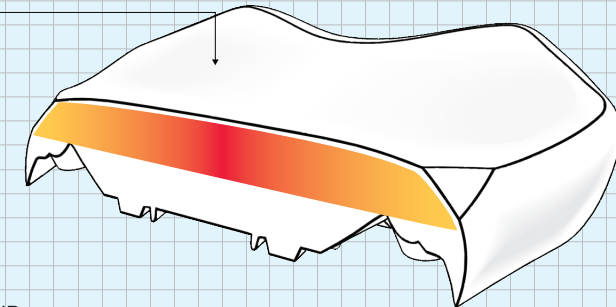

## KAWASAKI Z1000 & NINJA 1000 STOCK SEAT

SIDE VIEW

**SEAT HEIGHT**

- A. Z1000 ..... 32.1"
- B. NINJA 1000 ..... 32.3"

TO GROUND

CROSS SECTION

## SARGENT WORLD SPORT SEAT FOR KAWASAKI Z1000 & NINJA 1000

SIDE VIEW

**SEAT HEIGHT**

- C. Z1000 ..... 32.5"
- D. NINJA 1000 ..... 32.7"

TO GROUND

CROSS SECTION

NOTE: Actual seat to ground reach dimensions may vary depending on rider weight, anatomy and motorcycle suspension settings.