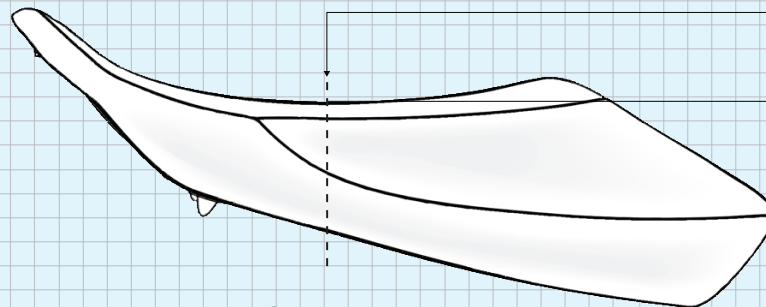

# KAWASAKI Z1000 & NINJA 1000 FOAM COMPARISON CHART

## KAWASAKI Z1000 & NINJA 1000 STOCK SEAT

SIDE VIEW

**SEAT HEIGHT**

- A. Z1000 ..... 32.1"
- B. NINJA 1000 ..... 32.3"

TO GROUND

CROSS SECTION

## SARGENT WORLD SPORT SEAT FOR KAWASAKI Z1000 & NINJA 1000

SIDE VIEW

**SEAT HEIGHT**

- C. Z1000 ..... 32.5"
- D. NINJA 1000 ..... 32.7"

TO GROUND

CROSS SECTION

NOTE: Actual seat to ground reach dimensions may vary depending on rider weight, anatomy and motorcycle suspension settings.

**SEAT HEIGHT TO GROUND**

**STOCK HEIGHT**

- A. Z1000 ..... 32.1"
- B. NINJA 1000 ..... 32.3"

**SARGENT HEIGHT**

- C. Z1000 ..... 32.5"
- D. NINJA 1000 ..... 32.7"

**PRESSURE CHART**